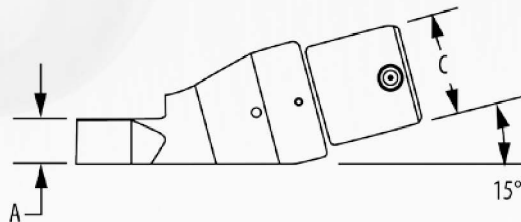

AutoSPLITTER

Angle Head Nut Splitter

- Goes where other nut splitters can't fit.
- Fast, safe & tough
- Cuts more nut sizes per models than competing models
- Precision, re-sharpenable chisel cuts only the nut
- Double-cutting & Standard models also available

Duo Kit	Model	Stud Diameter inches (metric)	Nut Size ATF inches (mm)	A inches (mm)	B inches (mm)	C inches (mm)	D inches (mm)	E inches (mm)	F inches (mm)	Weight lb. (kg)
AS-DUO 25AH	AS105AH	5/16 - 7/8 (M8 - M22)	5/8 - 1-7/16 (16 - 36)	1.13 (29)	11.00 (280)	3.97 (101)	0.44 (12)	2.87 (73)	7.44 (189)	20.0 (9.1)
	AS200AH	7/8 - 1-1/4 (M22 - M33)	1-7/16 - 2 (36 - 55)	1.38 (35)	11.75 (299)	3.97 (101)	0.50 (13)	3.62 (92)	7.94 (202)	21.0 (9.5)
AS-DUO 55AH	AS204AH	1-1/8 - 1-1/2 (M30 - M39)	1-13/16 - 2-3/8 (50 - 65)	1.75 (45)	16.00 (409)	5.97 (152)	0.69 (18)	3.99 (102)	11.49 (292)	61.0 (27.7)
	AS210AH	1-3/8 - 1-3/4 (M36 - M45)	2-7/16 - 2-3/4 (60 - 75)	2.00 (51)	16.10 (409)	5.97 (152)	0.75 (20)	4.50 (115)	12.07 (307)	62.0 (28.1)
AS-DUO 100AH	AS308AH	1-3/4 - 2-1/4 (M45 - M56)	2-3/4 - 3-1/2 (75 - 90)	2.50 (64)	19.64 (499)	7.25 (185)	0.75 (20)	6.25 (159)	13.25 (337)	95.0 (43.1)
	AS314AH	2 - 2-1/2 (M52 - M64)	3-1/8 - 3-7/8 (85 - 100)	2.50 (64)	20.14 (512)	7.25 (185)	0.88 (23)	6.75 (172)	13.75 (450)	100.0 (45.4)