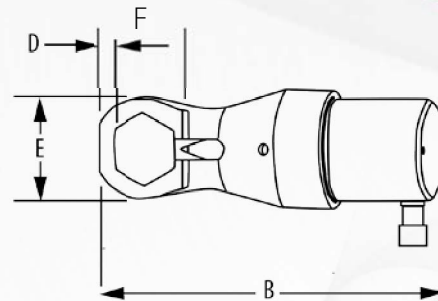

AutoSPLITTER

Angle Head Nut Splitter

- Goes where other nut splitters can't fit.
- Fast, safe & tough
- Cuts more nut sizes per models than competing models
- Precision, re-sharpenable chisel cuts only the nut
- Double-cutting & Standard models also available

Duo Kit	Model	Stud Diameter inches (metric)	Nut Size ATF inches (mm)	A inches (mm)	B inches (mm)	C inches (mm)	D inches (mm)	E inches (mm)	F inches (mm)	Weight lb. (kg)
AS-DUO 25AH	AS105AH	5/16 - 7/8 (M8 - M22)	5/8 - 1-7/16 (16 - 36)	1.13 (29)	11.00 (280)	3.97 (101)	0.44 (12)	2.87 (73)	7.44 (189)	20.0 (9.1)
	AS200AH	7/8 - 1-1/4 (M22 - M33)	1-7/16 - 2 (36 - 55)	1.38 (35)	11.75 (299)	3.97 (101)	0.50 (13)	3.62 (92)	7.94 (202)	21.0 (9.5)
AS-DUO 55AH	AS204AH	1-1/8 - 1-1/2 (M30 - M39)	1-13/16 - 2-3/8 (50 - 65)	1.75 (45)	16.00 (409)	5.97 (152)	0.69 (18)	3.99 (102)	11.49 (292)	61.0 (27.7)
	AS210AH	1-3/8 - 1-3/4 (M36 - M45)	2-7/16 - 2-3/4 (60 - 75)	2.00 (51)	16.10 (409)	5.97 (152)	0.75 (20)	4.50 (115)	12.07 (307)	62.0 (28.1)
AS-DUO 100AH	AS308AH	1-3/4 - 2-1/4 (M45 - M56)	2-3/4 - 3-1/2 (75 - 90)	2.50 (64)	19.64 (499)	7.25 (185)	0.75 (20)	6.25 (159)	13.25 (337)	95.0 (43.1)
	AS314AH	2 - 2-1/2 (M52 - M64)	3-1/8 - 3-7/8 (85 - 100)	2.50 (64)	20.14 (512)	7.25 (185)	0.88 (23)	6.75 (172)	13.75 (450)	100.0 (45.4)